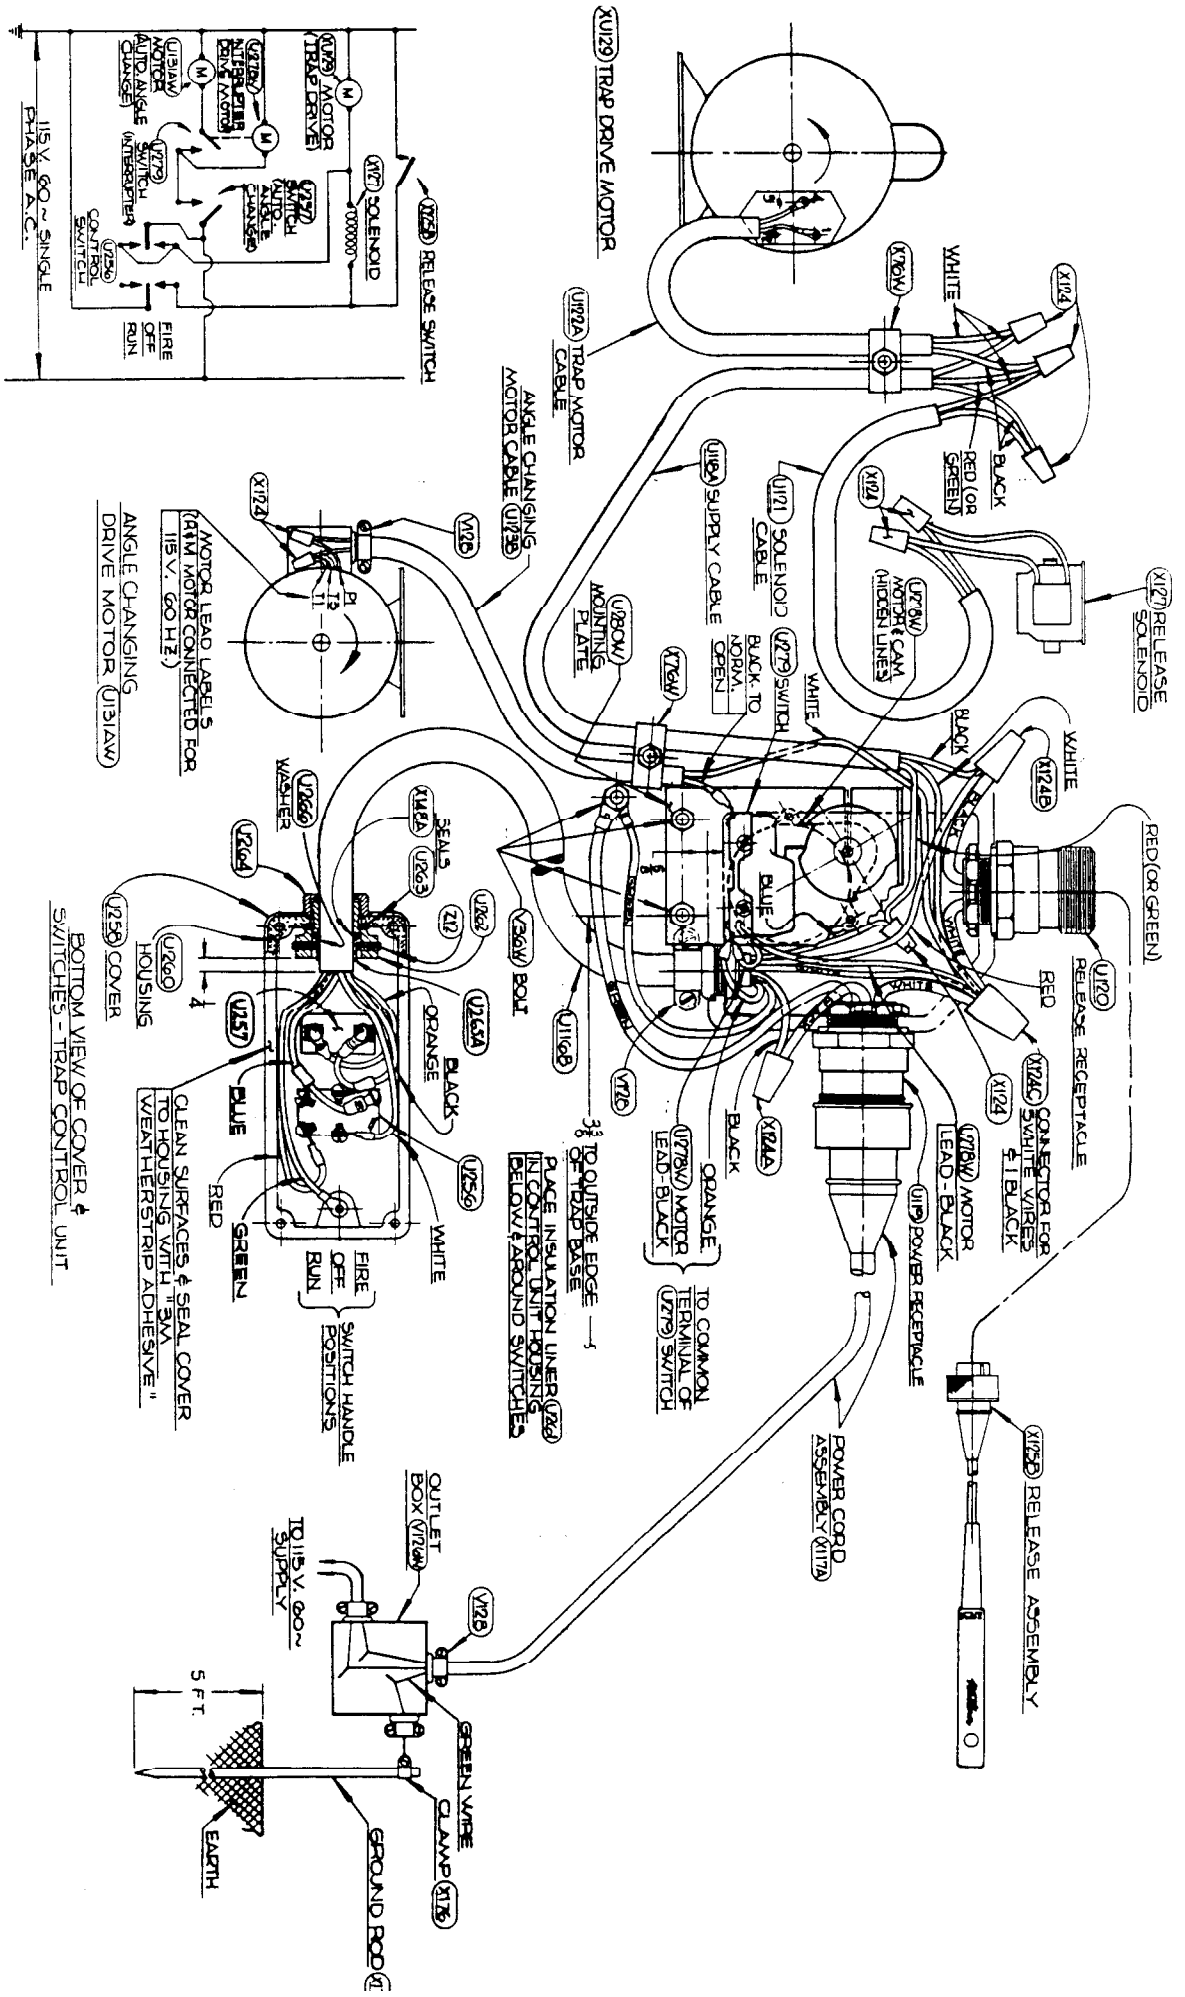

# Western Self-Loading Electric Regulation Trap

WIRING DIAGRAM

INTERNAL WIRING OF TRAP AND CONTROL UNIT

V1577 with interrupter

GROUNDING DETAIL

Quality Replacement Parts  
 5405 Valley Belt Road, Suite A  
 Independence, Ohio 44131  
 1-800-749-0125