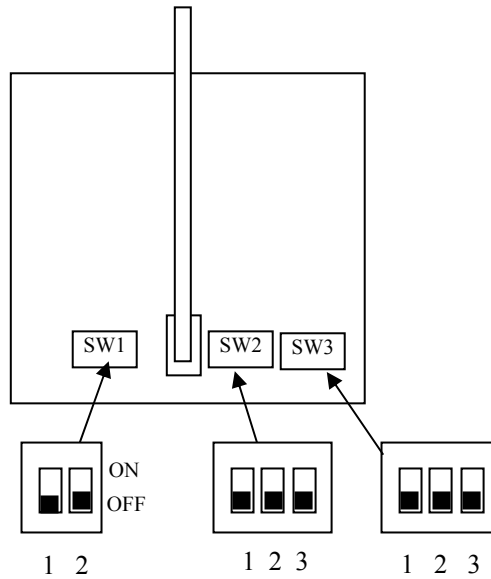

## T3A-500 Dip Switch Settings

Switch 1 Settings for Field #		
	1	2
Field 1	OFF	OFF
Field 2	ON	OFF
Field 3	OFF	ON
Field 4	ON	ON

Switch 2 Settings for 2 <sup>nd</sup> Trap #			
	1	2	3
Trap 1	OFF	OFF	OFF
Trap 2	ON	OFF	OFF
Trap 3	OFF	ON	OFF
Trap 4	ON	ON	OFF
Trap 5	OFF	OFF	ON
Trap 6	ON	OFF	ON
Trap 7	OFF	ON	ON
Trap 8	ON	ON	ON

Switch 3 Settings for 1 <sup>st</sup> Trap #			
	1	2	3
Trap 1	OFF	OFF	OFF
Trap 2	ON	OFF	OFF
Trap 3	OFF	ON	OFF
Trap 4	ON	ON	OFF
Trap 5	OFF	OFF	ON
Trap 6	ON	OFF	ON
Trap 7	OFF	ON	ON
Trap 8	ON	ON	ON

## R3-500 Dip Switch Settings

Switch 1 Settings for Trap #			
	1	2	3
Trap 1	OFF	OFF	OFF
Trap 2	ON	OFF	OFF
Trap 3	OFF	ON	OFF
Trap 4	ON	ON	OFF
Trap 5	OFF	OFF	ON
Trap 6	ON	OFF	ON
Trap 7	OFF	ON	ON
Trap 8	ON	ON	ON