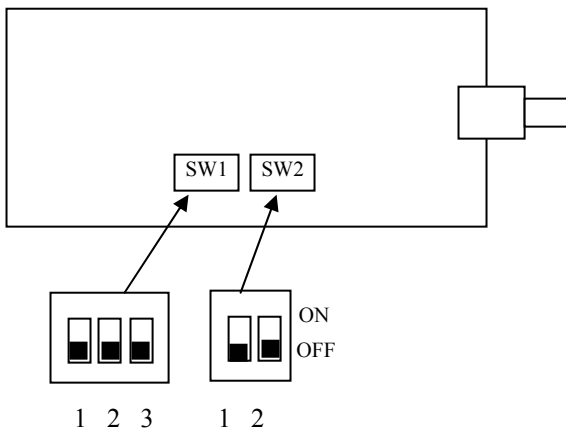

## T3A-500 Dip Switch Settings

Switch 1 Settings for Field #		
	1	2
Field 1	OFF	OFF
Field 2	ON	OFF
Field 3	OFF	ON
Field 4	ON	ON

Switch 2 Settings for 2 <sup>nd</sup> Trap #			
	1	2	3
Trap 1	OFF	OFF	OFF
Trap 2	ON	OFF	OFF
Trap 3	OFF	ON	OFF
Trap 4	ON	ON	OFF
Trap 5	OFF	OFF	ON
Trap 6	ON	OFF	ON
Trap 7	OFF	ON	ON
Trap 8	ON	ON	ON

Switch 3 Settings for 1 <sup>st</sup> Trap #			
	1	2	3
Trap 1	OFF	OFF	OFF
Trap 2	ON	OFF	OFF
Trap 3	OFF	ON	OFF
Trap 4	ON	ON	OFF
Trap 5	OFF	OFF	ON
Trap 6	ON	OFF	ON
Trap 7	OFF	ON	ON
Trap 8	ON	ON	ON

## R3-500 Dip Switch Settings

Switch 1 Settings for Trap #			
	1	2	3
Trap 1	OFF	OFF	OFF
Trap 2	ON	OFF	OFF
Trap 3	OFF	ON	OFF
Trap 4	ON	ON	OFF
Trap 5	OFF	OFF	ON
Trap 6	ON	OFF	ON
Trap 7	OFF	ON	ON
Trap 8	ON	ON	ON