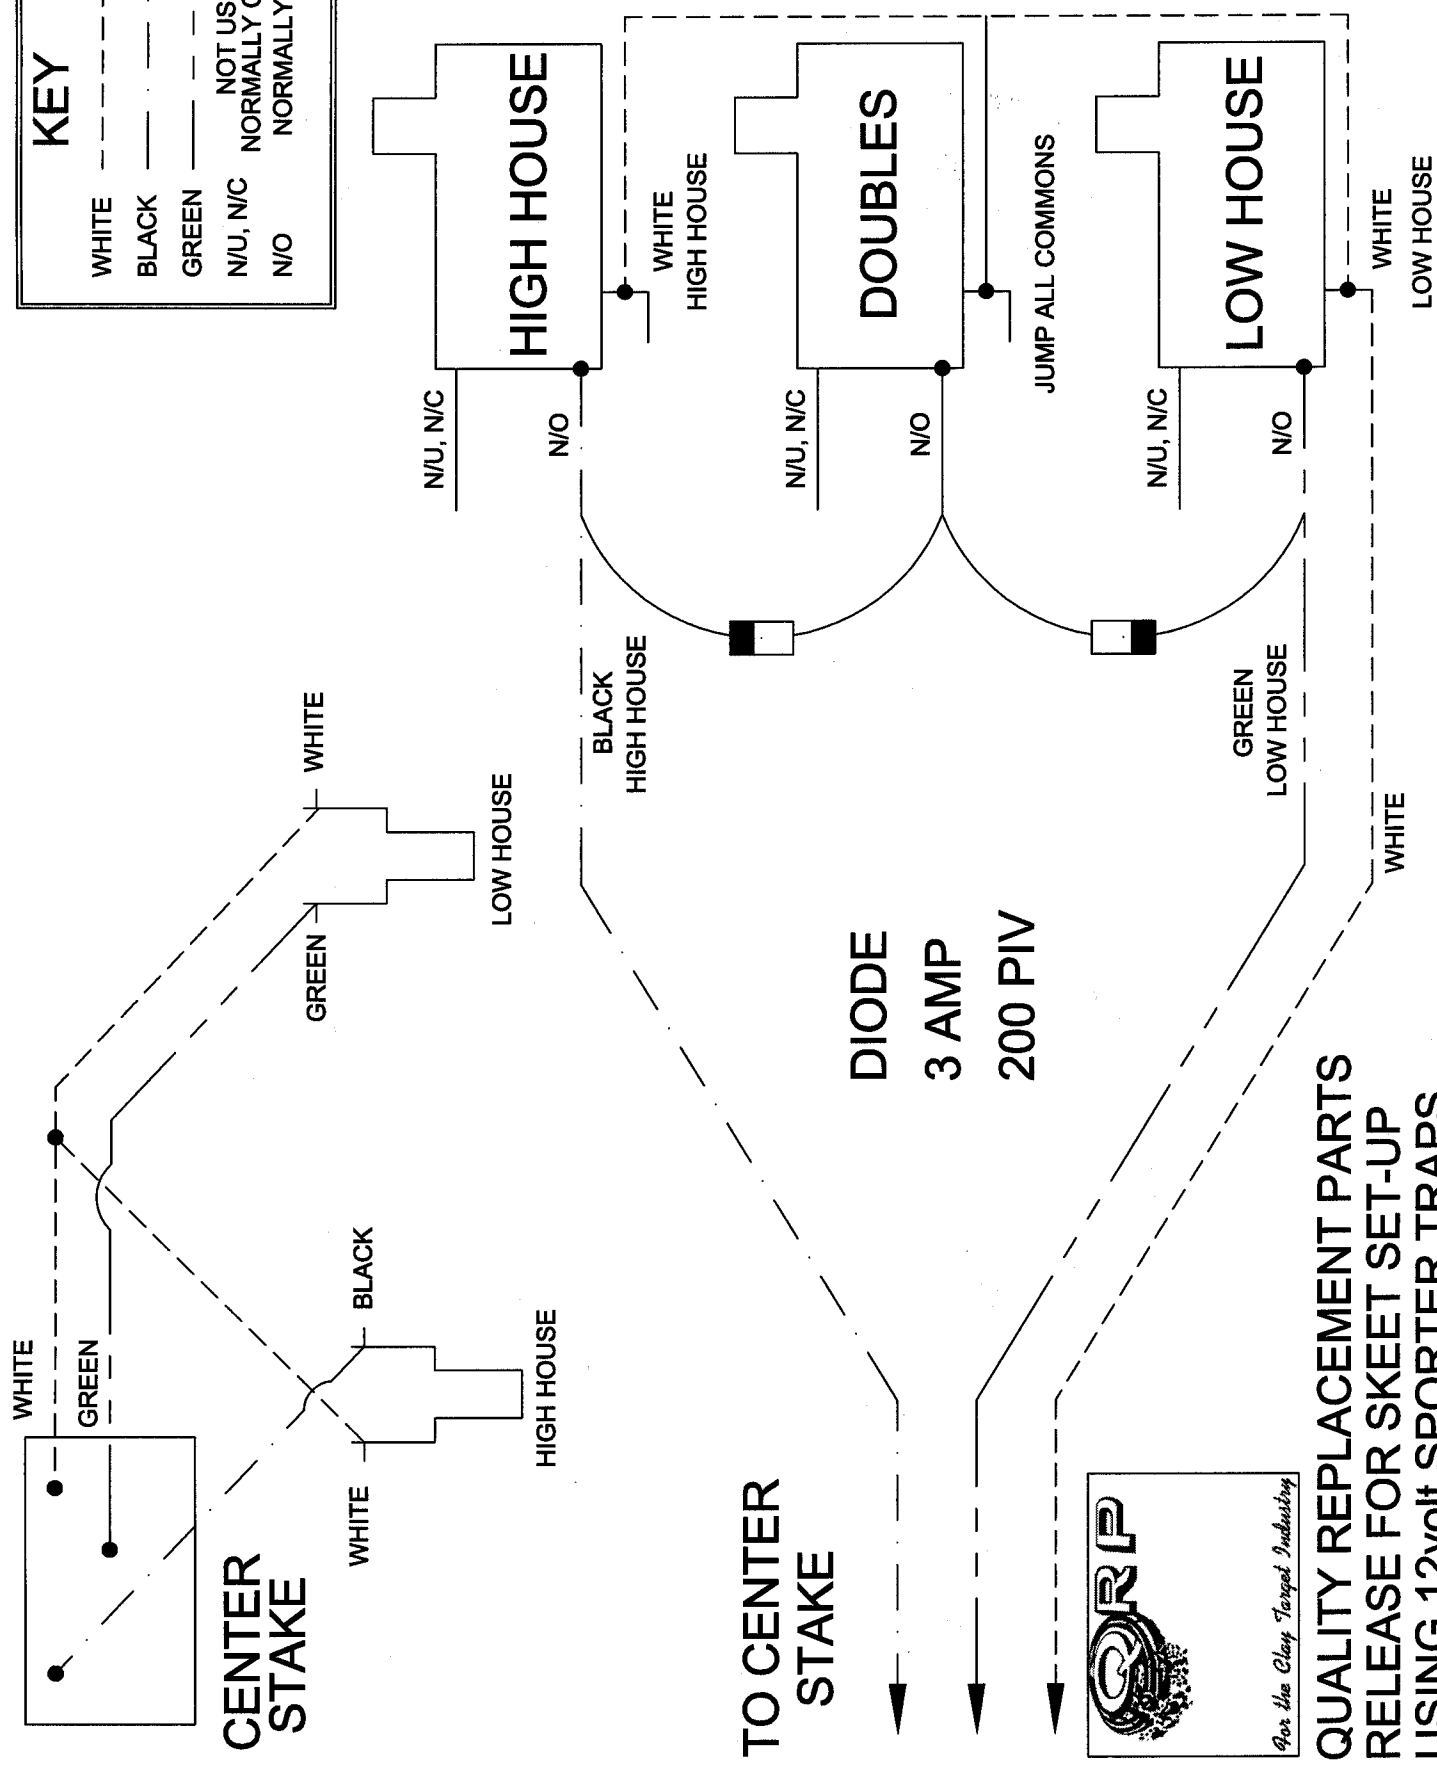

KEY

WHITE	---
BLACK	---
GREEN	---
N/U, N/C	---
N/O	---
	NOT USED
	NORMALLY CLOSED
	NORMALLY OPEN

**QUALITY REPLACEMENT PARTS
RELEASE FOR SKEET SET-UP
USING 12volt SPORTER TRAPS**